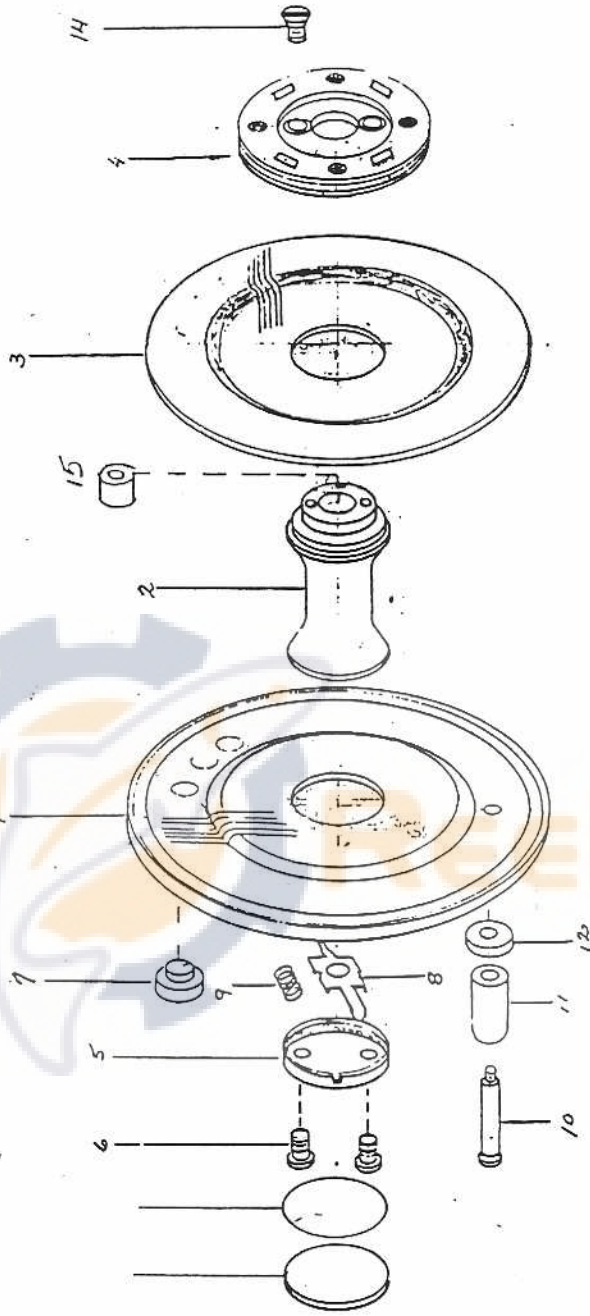

(SD 910) SPOOL ASSM.

NUMBER OF PART	QUANTITY
1 611 SKIN'D SPOOL SIDE	1
2 910 HUB	1
3 791AP REAR SPOOL SIDE	1
4 1209 CLUTCH ASSM.	1
5 251-P SPOOL HUB CAP	1
6 203-S END CAP SCREW	2
7 845-B COUNTER BALANCE	1
8 252-S SPOOL LOCK	1
9 253-S LOCK SPRING	1
10 721-S CRANK KNOB PIN	1
11 848-AP CRANK KNOB	1
12 162-B CRANK KNOB JACKET	1
13	
14 279-S CLUTCH SCREW	2
15 552 SPOOL BUSHING	2
16 9501 GLUE BUTTON	1
17 627S MEDALLION	1